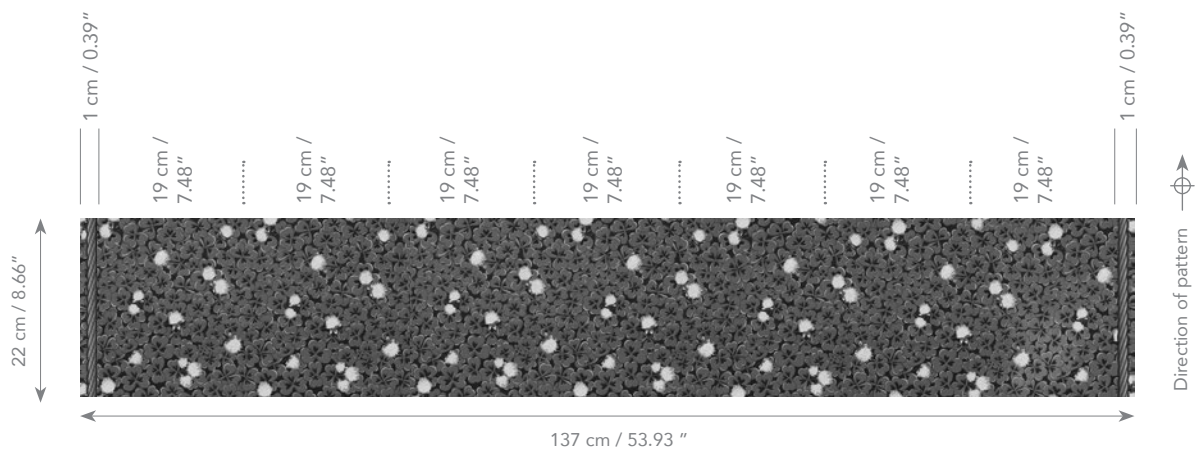

DÉCORS BARBARES

BY NATHALIE FARMAN-FARMA

PATTERN *Trefles*

REF 4400 / WHITE
4400 / PINK

CONTENT 100% COTTON

TOTAL WIDTH INCLUDING BORDER 137 CM / 53.93"

REPEAT WIDTH 19 CM / 7.48"

REPEAT HEIGHT 22 CM / 8.66"

BORDER WIDTH 1 CM / 0.39"

THIS FABRIC HAS A 1 CM / 0.39" BORDER ON EACH SIDE.

HAND PRINTED IN FRANCE

INFO@DECORSBARBARES.COM
INSTAGRAM: @NATHALIEFARMANFARMA
WWW.DECORSBARBARES.COM