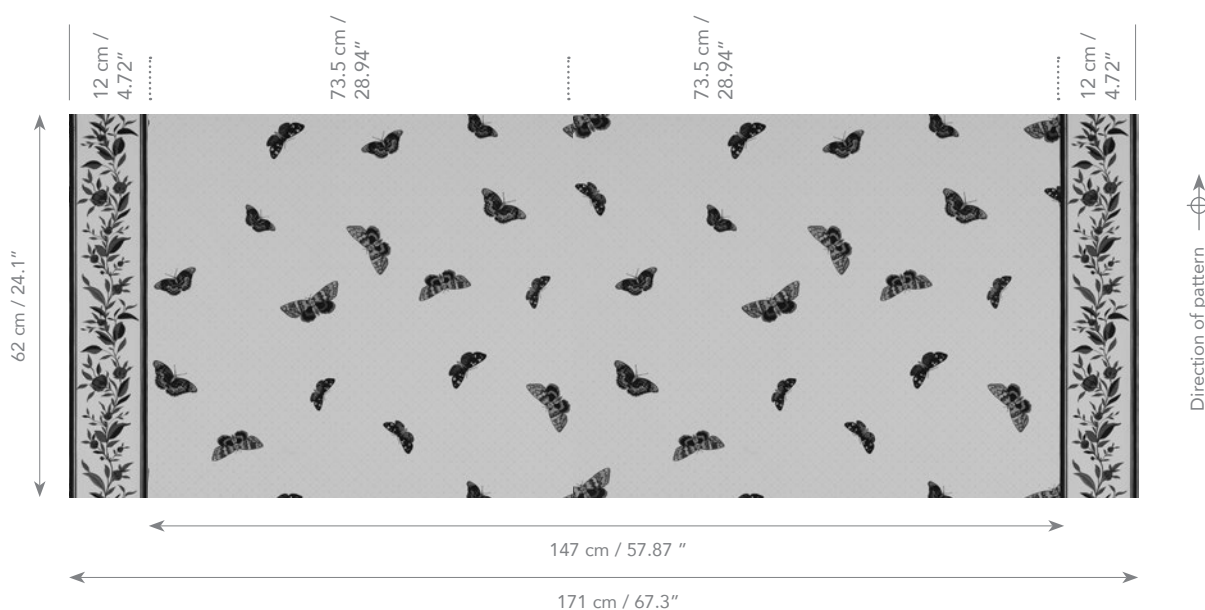

DÉCORS BARBARES

BY NATHALIE FARMAN-FARMA

PATTERN *Papillons Tchekhonine*

REF 4300 / ORIGINAL

CONTENT 100% COTTON

TOTAL WIDTH INCLUDING BORDER 171 cm / 67.3"

TOTAL WIDTH 147 cm / 57.87"

REPEAT WIDTH 73.5 cm / 28.94"

REPEAT HEIGHT 62 cm / 24.1"

BORDER WIDTH 12 cm / 4.72"

THIS FABRIC HAS IDENTICAL BORDERS ON EACH SIDE.

HAND PRINTED IN FRANCE

INFO@DECORSBARBARES.COM
INSTAGRAM: @NATHALIEFARMANFARMA
WWW.DECORSBARBARES.COM