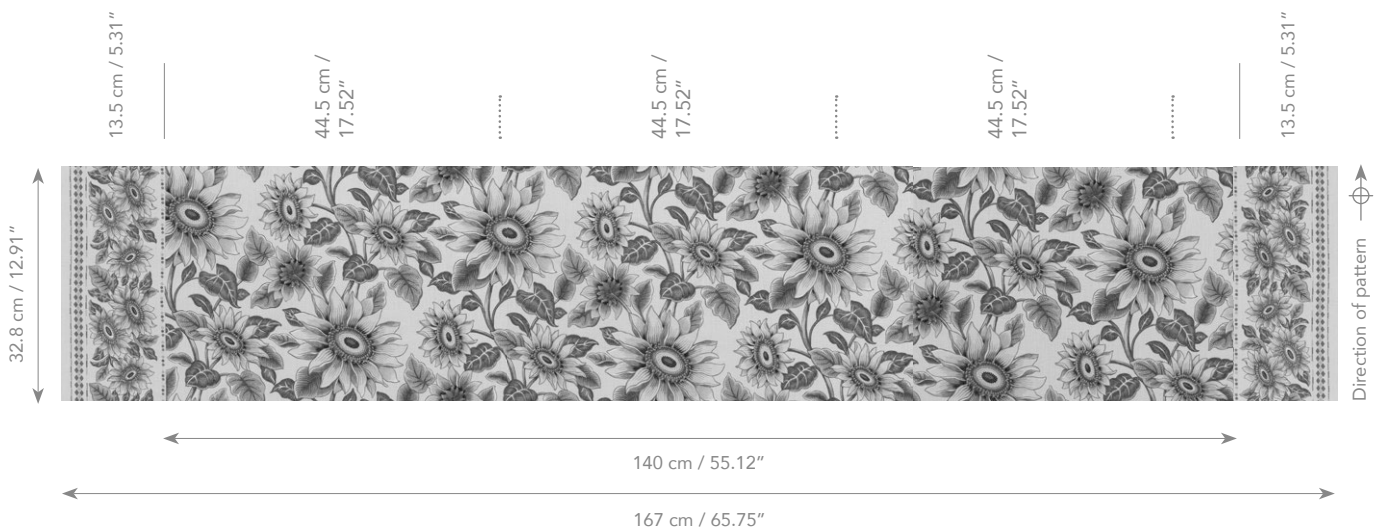

# DÉCORS BARBARES

BY NATHALIE FARMAN-FARMA

**PATTERN** *Les Tournesols*

**REF** 3100

**CONTENT** 100% LINEN

**TOTAL WIDTH INCLUDING BORDERS** 167 CM / 65.75"

**PATTERN WIDTH** 140 CM / 55.12"

**BORDER WIDTH** 13.5 CM / 5.31"

**REPEAT WIDTH** 44.5 CM / 17.52"

**REPEAT HEIGHT** 32.8 CM / 12.91"

THIS FABRIC HAS IDENTICAL BORDERS ON BOTH SIDES.

HAND PRINTED IN FRANCE

INFO@DECORSBARBARES.COM  
INSTAGRAM: @NATHALIEFARMANFARMA  
WWW.DECORSBARBARES.COM