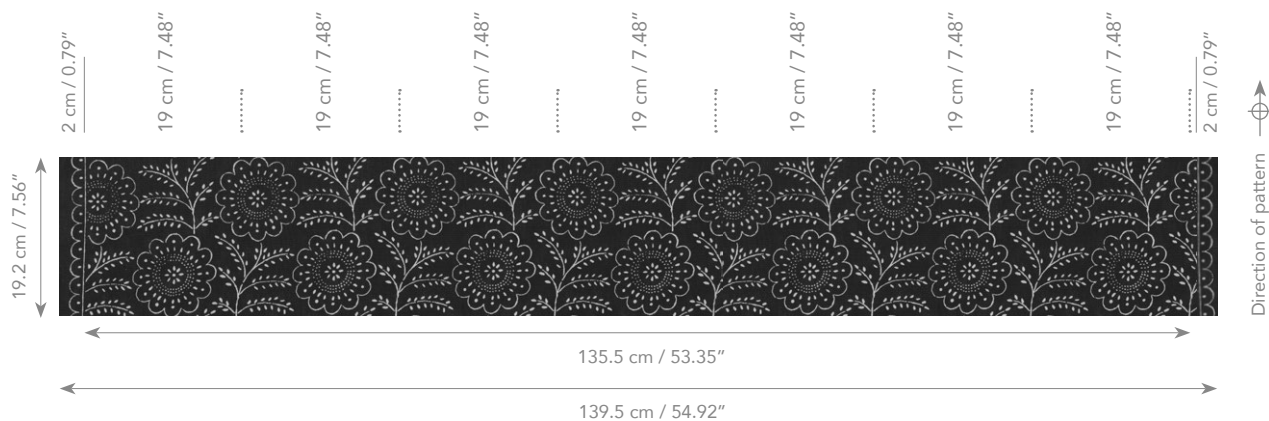

DÉCORS BARBARES

BY NATHALIE FARMAN-FARMA

PATTERN *Lara*

REF 3200 / BLUE
3201 / RED
3202 / GREEN

CONTENT 100% LINEN

TOTAL WIDTH INCLUDING BORDERS 139.5 CM / 54.92"

PATTERN WIDTH 135.5 CM / 53.35"

BORDER WIDTH 2 CM / 0.79"

REPEAT WIDTH 19 CM / 7.48"

REPEAT HEIGHT 19.2 CM / 7.56"

THIS FABRIC HAS IDENTICAL BORDERS ON BOTH SIDES.

HAND PRINTED IN FRANCE

INFO@DECORSBARBARES.COM
INSTAGRAM: @NATHALIEFARMANFARMA
WWW.DECORSBARBARES.COM