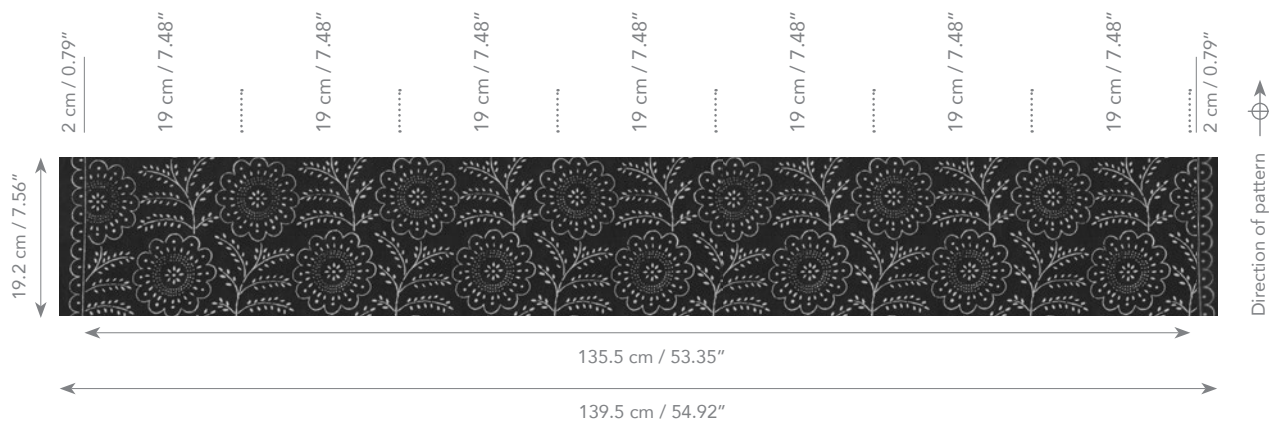

DÉCORS BARBARES

BY NATHALIE FARMAN-FARMA

PATTERN *Lara*

REF 3200 / BLUE
3201 / RED
3202 / GREEN
3203 / RED
3204 / BLUE
3205 / GREEN

CONTENT 100% LINEN FOR 3200 - 3202
100% COTTON VELVET FOR 3203 - 3205

TOTAL WIDTH INCLUDING BORDERS 139.5 CM / 54.92"

PATTERN WIDTH 135.5 CM / 53.35"

BORDER WIDTH 2 CM / 0.79"

REPEAT WIDTH 19 CM / 7.48"

REPEAT HEIGHT 19.2 CM / 7.56"

THIS FABRIC HAS IDENTICAL BORDERS ON BOTH SIDES.

HAND PRINTED IN FRANCE

INFO@DECORSBARBARES.COM
INSTAGRAM: @NATHALIEFARMANFARMA
WWW.DECORSBARBARES.COM