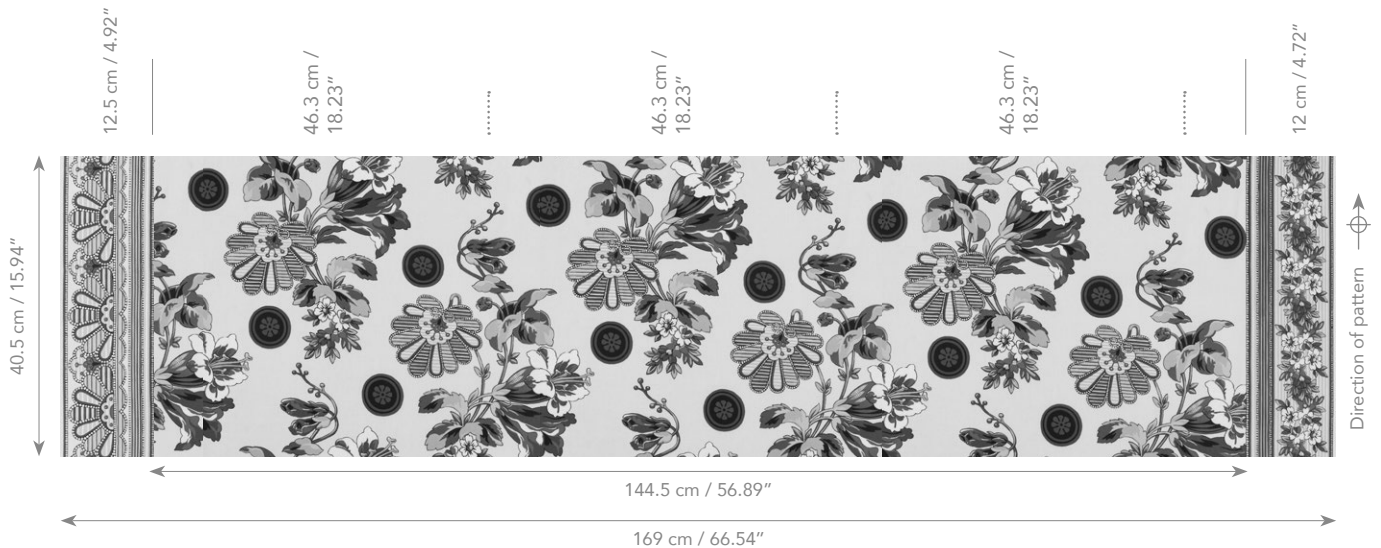

DÉCORS BARBARES

BY NATHALIE FARMAN-FARMA

PATTERN *Koubla*

REF 3300 | ORIGINAL COLORWAY

CONTENT 100% COTTON

TOTAL WIDTH INCLUDING BORDERS 169 CM / 66.54"

PATTERN WIDTH 144.5 CM / 56.89"

RIGHT BORDER WIDTH 12 CM / 4.72"

LEFT BORDER WIDTH 12.5 CM / 4.92"

REPEAT WIDTH 46.3 CM / 18.23"

REPEAT HEIGHT 40.5 CM / 15.94"

THIS FABRIC HAS DIFFERENT BORDERS ON BOTH SIDES.

HAND PRINTED IN FRANCE

INFO@DECORSBARBARES.COM
INSTAGRAM: @NATHALIEFARMANFARMA
WWW.DECORSBARBARES.COM