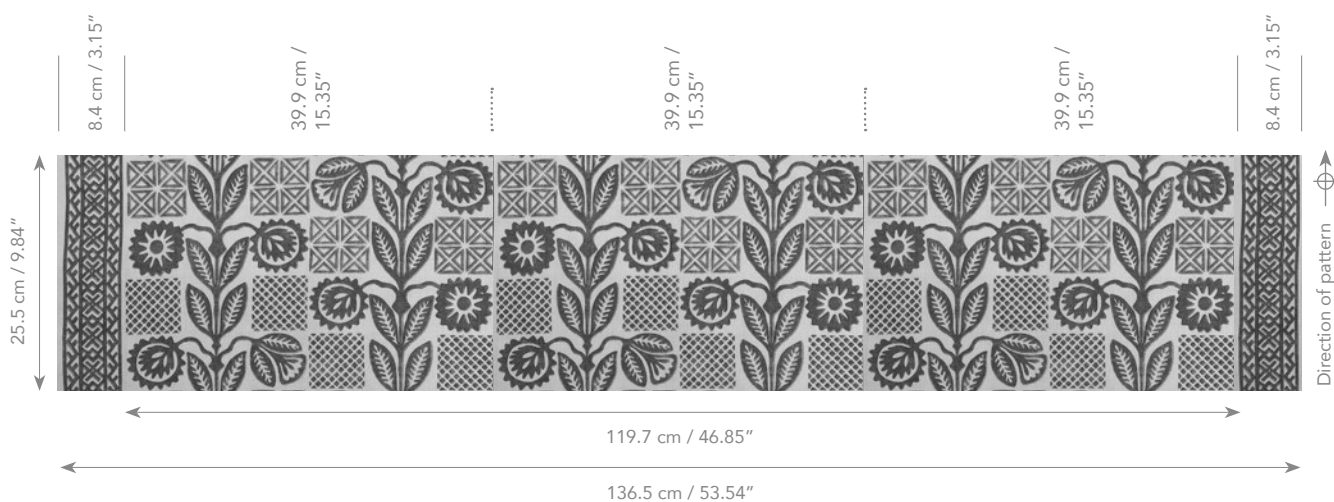

DÉCORS BARBARES

BY NATHALIE FARMAN-FARMA

PATTERN *Bilibine*

REF 2600 / RED
2601 / BLUE

CONTENT 100% LINEN

TOTAL WIDTH INCLUDING BORDERS 136.5 CM / 53.54"

PATTERN WIDTH 119.7 CM / 46.85"

BORDER WIDTH 8.4 CM / 3.15"

REPEAT WIDTH 39.9 CM / 15.35"

REPEAT HEIGHT 25.5 CM / 9.84"

THIS FABRIC HAS IDENTICAL BORDERS ON BOTH SIDES.

HAND PRINTED IN FRANCE

INFO@DECORSBARBARES.COM
INSTAGRAM: @NATHALIEFARMANFARMA
WWW.DECORSBARBARES.COM