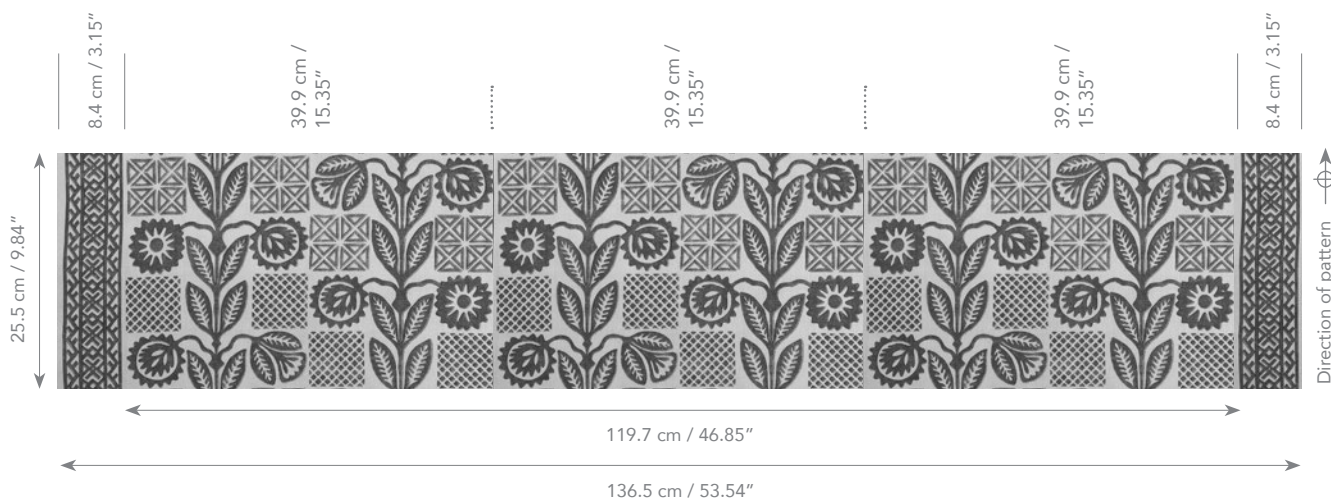

DÉCORS BARBARES

BY NATHALIE FARMAN-FARMA

PATTERN *Bilibine*

REF 2600 / RED
2601 / BLUE
2602 / GREEN

CONTENT 100% LINEN

TOTAL WIDTH INCLUDING BORDERS 136.5 CM / 53.54"

PATTERN WIDTH 119.7 CM / 46.85"

BORDER WIDTH 8.4 CM / 3.15"

REPEAT WIDTH 39.9 CM / 15.35"

REPEAT HEIGHT 25.5 CM / 9.84"

THIS FABRIC HAS IDENTICAL BORDERS ON BOTH SIDES.

HAND PRINTED IN FRANCE

INFO@DECORSBARBARES.COM
INSTAGRAM: @NATHALIEFARMANFARMA
WWW.DECORSBARBARES.COM