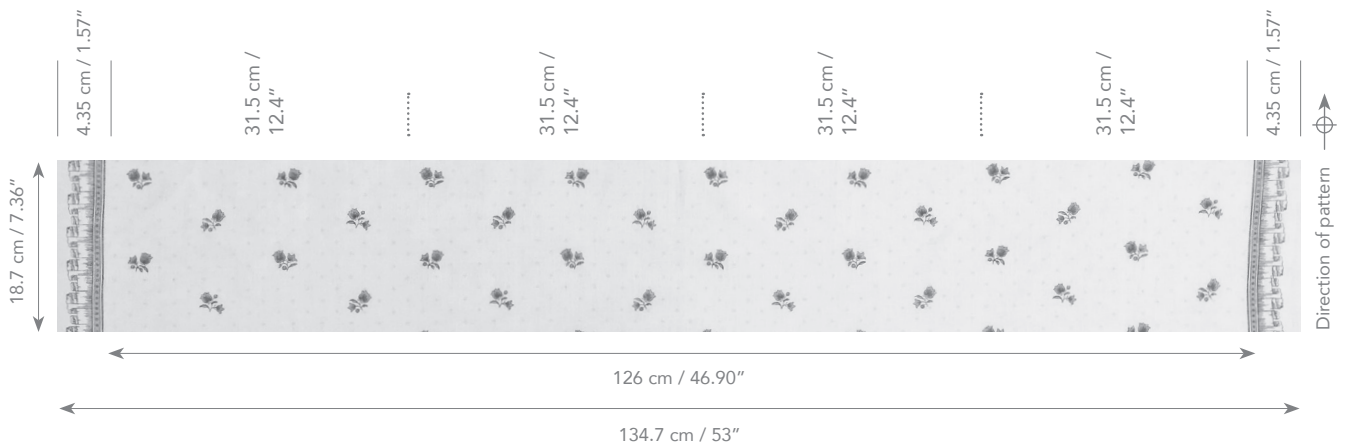

DÉCORS BARBARES

BY NATHALIE FARMAN-FARMA

PATTERN *Polonaise*

REF 2500 / RED
2501 / BLUE
2502 / GREEN

CONTENT 100% LINEN VOILE

TOTAL WIDTH INCLUDING BORDERS 134.7 CM / 53"

PATTERN WIDTH 126 CM / 49.60"

BORDER WIDTH 4.35 CM / 1.57"

REPEAT WIDTH 31.5 CM / 12.4"

REPEAT HEIGHT 18.7 CM / 7.36"

THIS FABRIC HAS IDENTICAL BORDERS ON BOTH SIDES.

HAND PRINTED IN FRANCE

INFO@DECORSBARBARES.COM
INSTAGRAM: @NATHALIEFARMANFARMA
WWW.DECORSBARBARES.COM